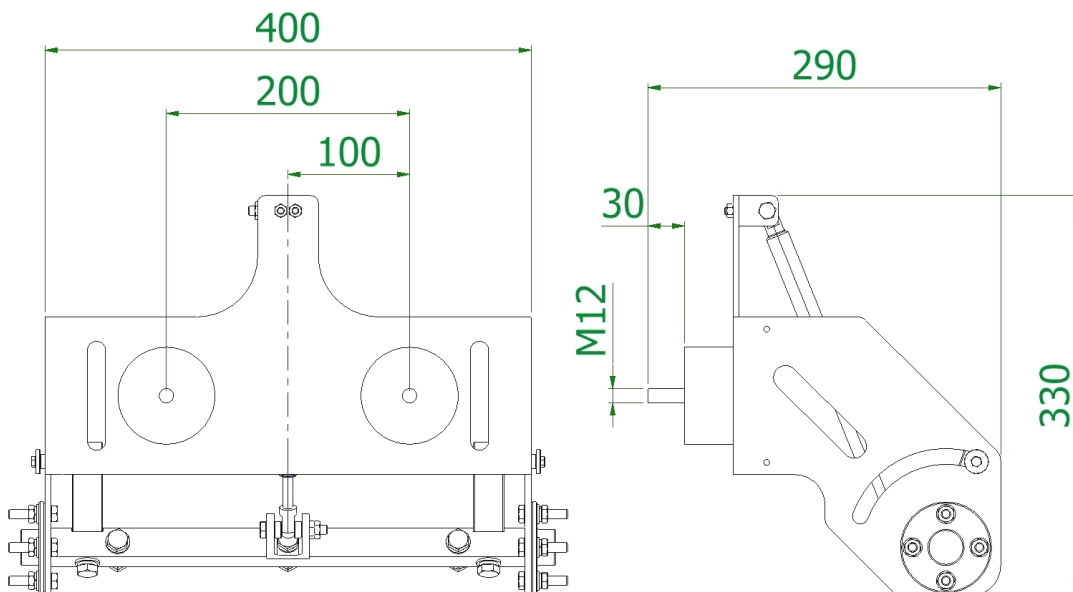

CRANE DAMPER BRACKET – HDL106 LED

SHDL1-000001; Crane Damper Bkt Assy HDL106 1way

SHDL1-000002; Crane Damper Bkt Assy HDL106 2way

SHDL1-000003; Crane Damper Bkt Assy HDL106 3way

INSTALLATION, OPERATION AND MAINTENANCE INSTRUCTIONS

Instructions de montage, Instrucciones de montaje, Montageanleitung, Montage Instruktie, Istruzioni di montaggio, Instrucces de montage, Monteringsinstruktioner, Monteringsvejledning, Montaj yonergesi

Technical Drawing SHDL1-000003; Crane Damper Bkt Assy HDL106 3way