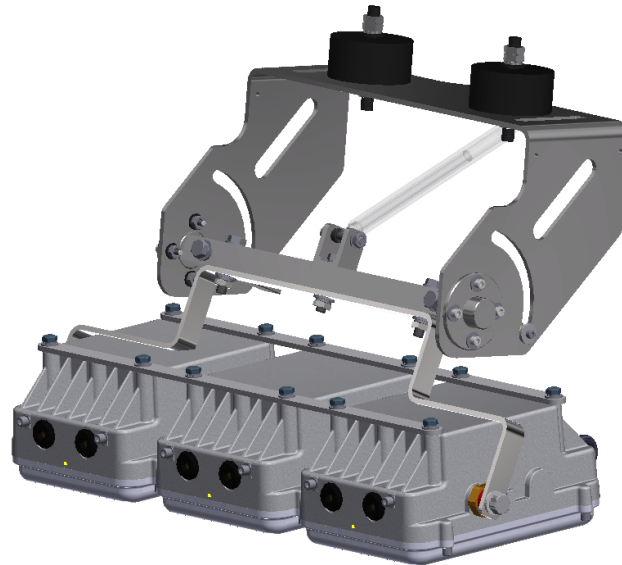

CRANE DAMPER BRACKET – HDL106 LED

SHDL1-000001; Crane Damper Bkt Assy HDL106 1way

SHDL1-000002; Crane Damper Bkt Assy HDL106 2way

SHDL1-000003; Crane Damper Bkt Assy HDL106 3way

INSTALLATION, OPERATION AND MAINTENANCE INSTRUCTIONS

Technical Drawing SHDL1-000003; Crane Damper Bkt Assy HDL106 3way

1

2

3

HDL106 LED

4