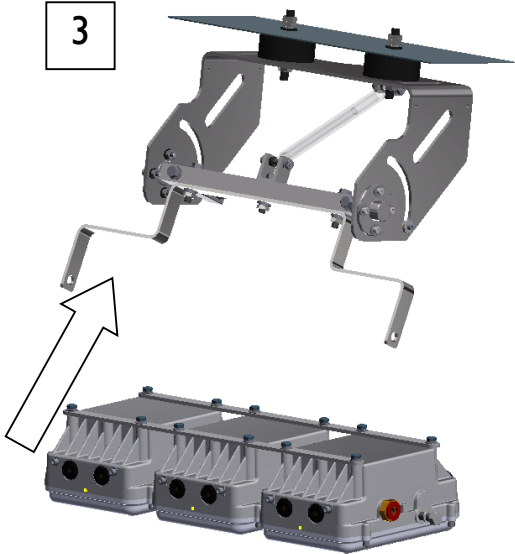

CRANE DAMPER BRACKET – HDL106 LED

SHDL1-000001; Crane Damper Bkt Assy HDL106 1way

SHDL1-000002; Crane Damper Bkt Assy HDL106 2way

SHDL1-000003; Crane Damper Bkt Assy HDL106 3way

INSTALLATION, OPERATION AND MAINTENANCE INSTRUCTIONS

Technical Drawing SHDL1-000003; Crane Damper Bkt Assy HDL106 3way

1

2

3

HDL106 LED

4